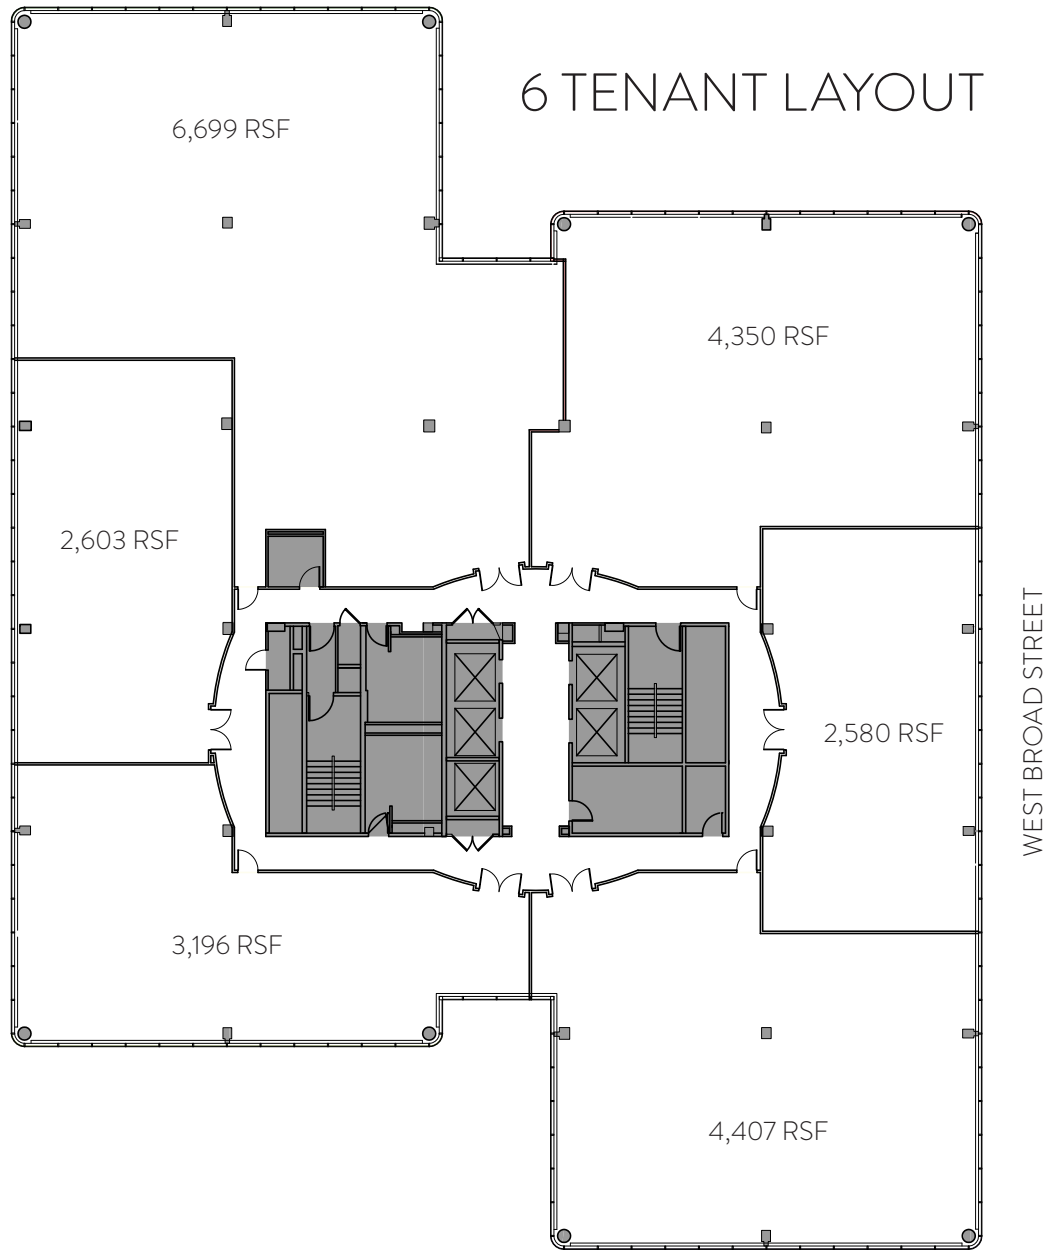

NINE WEST BROAD STREET
STAMFORD CT 06902

LEASING BY RHYS COMMERCIAL
TEL. 203.274.9800

MANAGED BY FORSTONE CAPITAL
TEL. 203.384.8553

9WSTAMFORD.COM