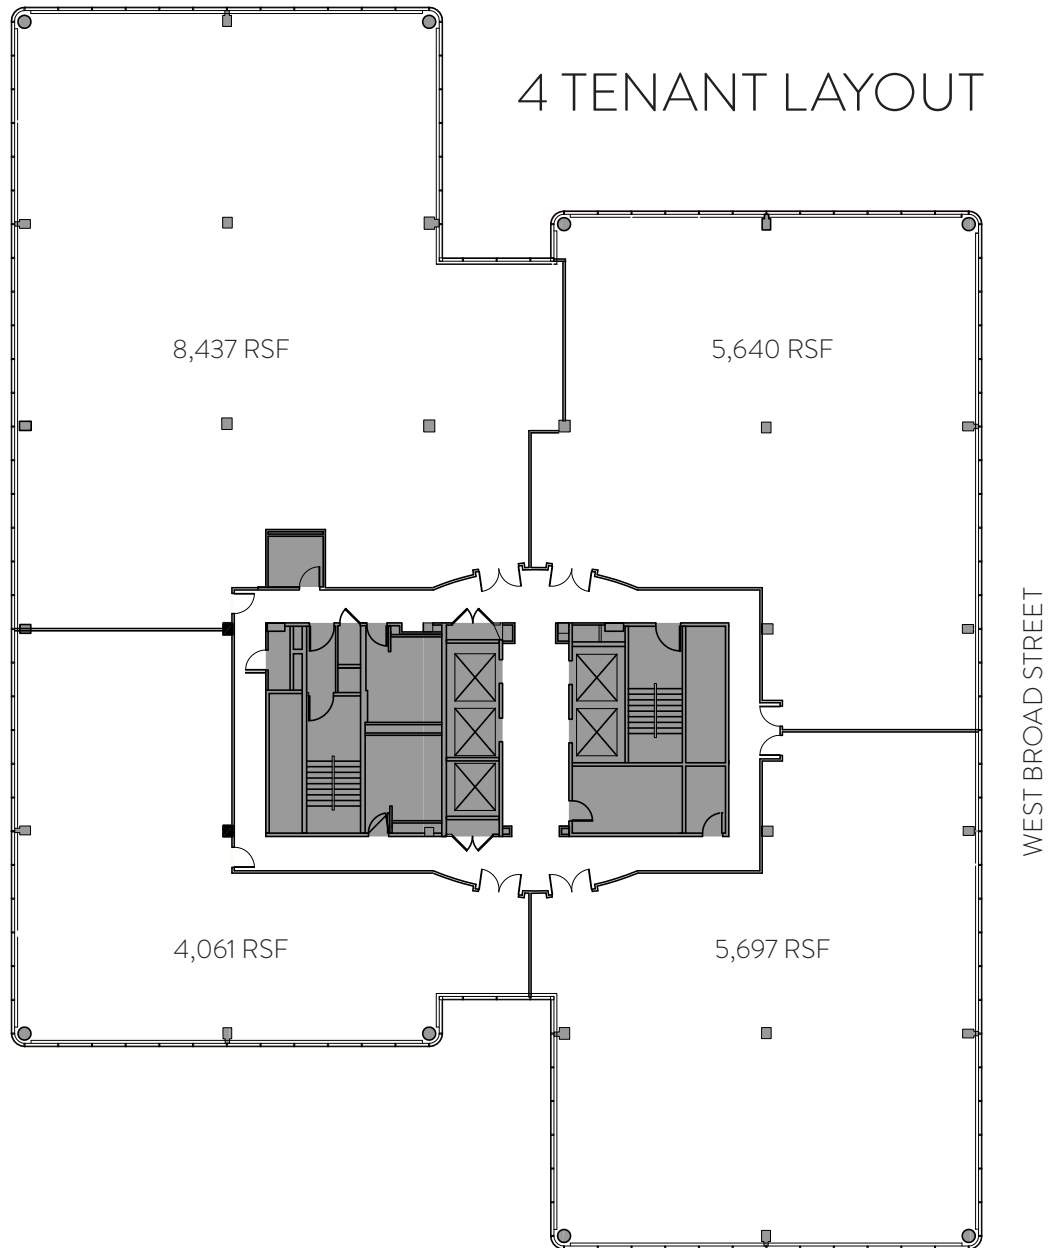

NINE WEST BROAD STREET
STAMFORD CT 06902

LEASING BY RHYS COMMERCIAL
TEL. 203.274.9800

MANAGED BY FORSTONE CAPITAL
TEL. 203.384.8553

9WSTAMFORD.COM

NINE WEST BROAD STREET
STAMFORD CT 06902

LEASING BY RHYS COMMERCIAL
TEL. 203.274.9800