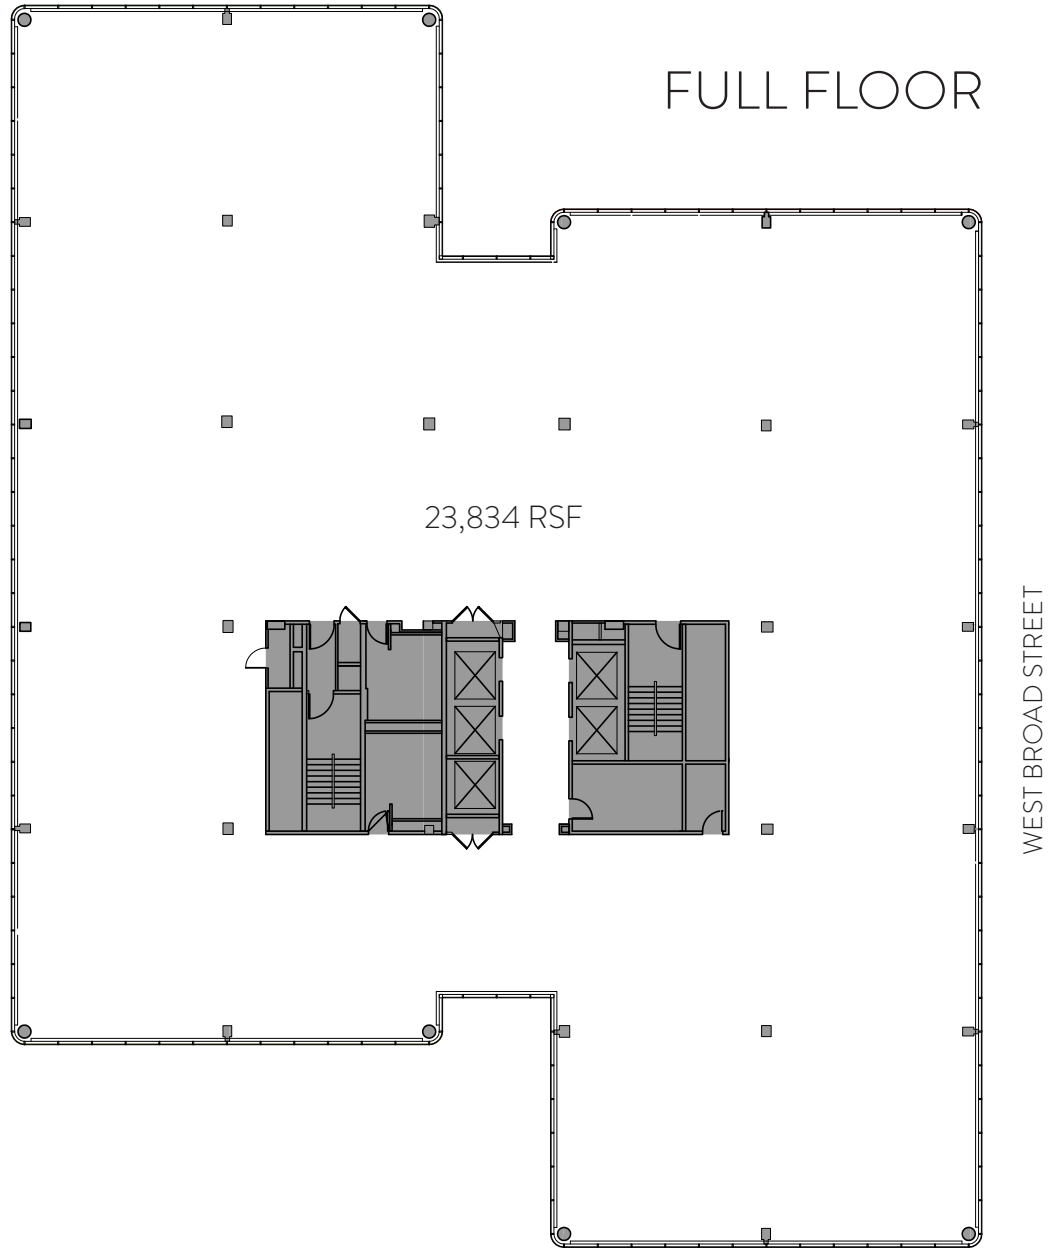

NINE WEST BROAD STREET
STAMFORD CT 06902

LEASING BY RHYS COMMERCIAL
TEL. 203.274.9800

MANAGED BY FORSTONE CAPITAL
TEL. 203.384.8553

9WSTAMFORD.COM

NINE WEST BROAD STREET
STAMFORD CT 06902

LEASING BY RHYS COMMERCIAL
TEL. 203.274.9800